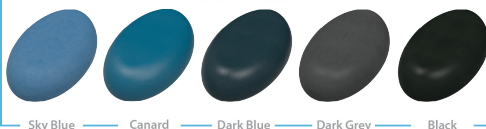

## Economy Dual Curve Stool

The dual curve medical stools feature an ergonomically designed seat pad, the curvature and static tilt of the seat encourages pelvic tilt, prevents slouching and promotes positive posture. An ideal suturing stool for clinical environments such as Delivery Suites, Theatres and A&E Departments, where the clinician is required to work in close proximity to the patient during these procedures.

### Models

**ST6168** Dual Curve Medical Stool

Model ST6168  
Colour Sky Blue

Model ST6168  
Colour Dark Blue

### Available Upholstery Colours:

**STANDARD**

**STANDARD+**