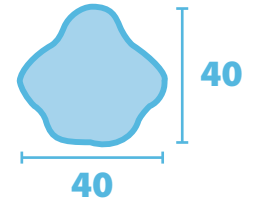

**ST6168**  
45cm to 59cm

## Economy Dual Curve Stool

The dual curve medical stools feature an ergonomically designed seat pad, the curvature and static tilt of the seat encourages pelvic tilt, prevents slouching and promotes positive posture. An ideal suturing stool for clinical environments such as Delivery Suites, Theatres and A&E Departments, where the clinician is required to work in close proximity to the patient during these procedures.

### Models

**ST6168** Dual Curve Medical Stool

Model ST6168  
Colour Sky Blue

Model ST6168  
Colour Dark Blue