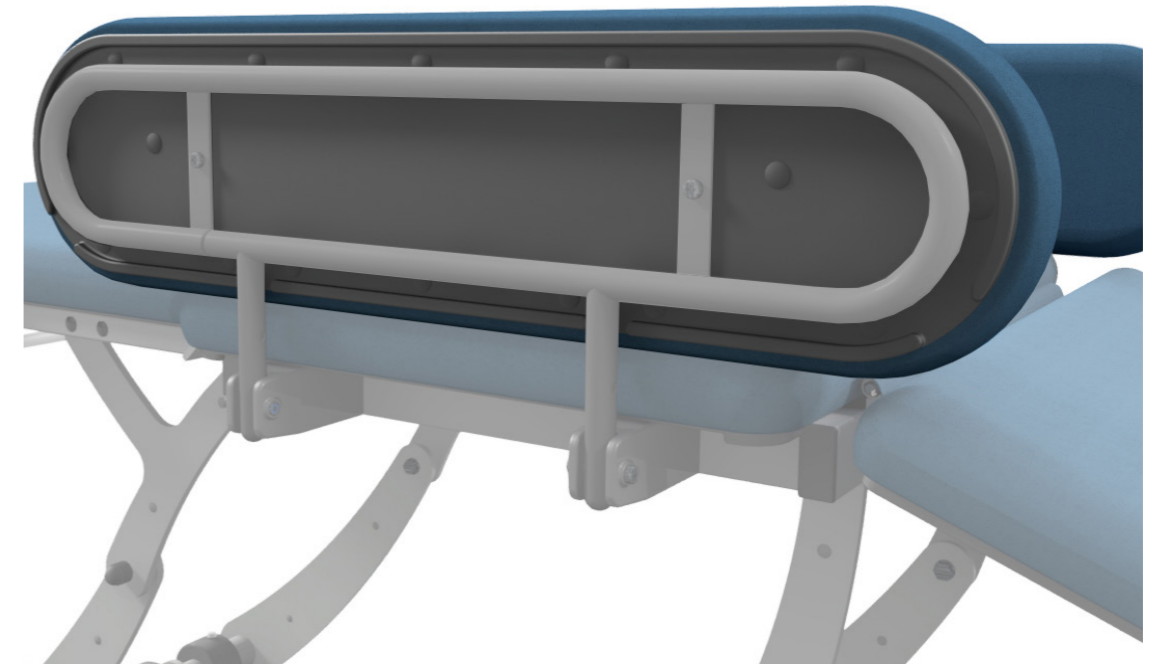

Backing Material:

(Made from Recycled ABS Material, highly durable and will last for years)
Easy Clean Backing

NV9002P:

Compatible with ST6002, ST6003, NV9002, NV9003, ST6073 & ST6074

Crib 5