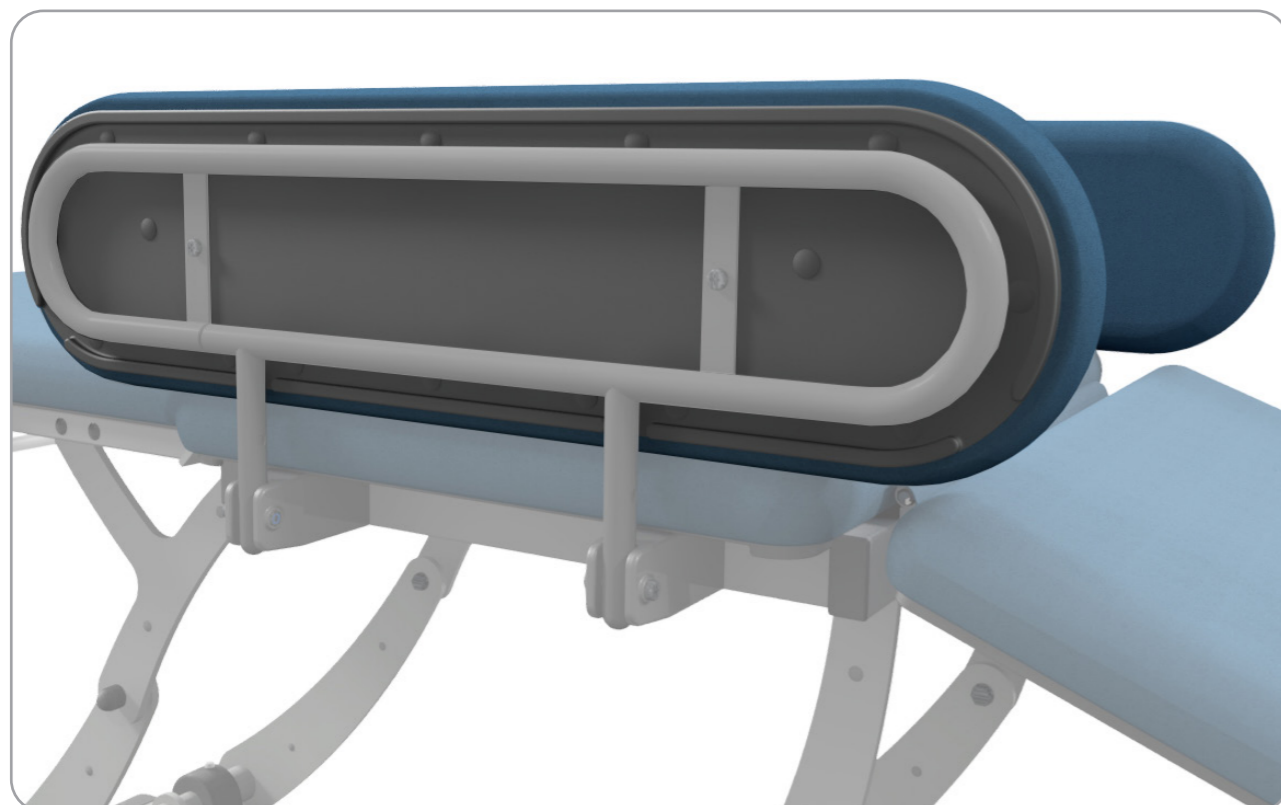

## Easy Clean Side Cushions

SEERS Medical have innovatively designed these highly durable side support cushions with a staple-free easy clean finish. The unique backing prevents bacteria from growing in hard-to-reach spots, creating an easier surface to clean.

### Models

**NV9002P** Easy Clean Side Cushions

*\*Please check prior to ordering NV9002P that the couch in question is being fitted with or is already fitted with one of the Side Support Rail Models listed.*

Back view of NV9002P

No Visible Staples

### Standard Features

- Provides a smooth, quick-wipe surface for easy cleaning
- No visible staples - reduces risk of injury whilst cleaning
- 90° return prevents liquid ingress
- Secured with super strong, flush-fitting poppers
- Highly durable and rigid
- Ultraviolet resistant to sunlight to retain colour
- Vacuum formed for reliable quality & finish
- Manufactured in the UK from recycled ABS, a strong material commonly used in the automotive industry
- Perfectly matched with anti-bacterial vinyl for the ultimate infection control solution